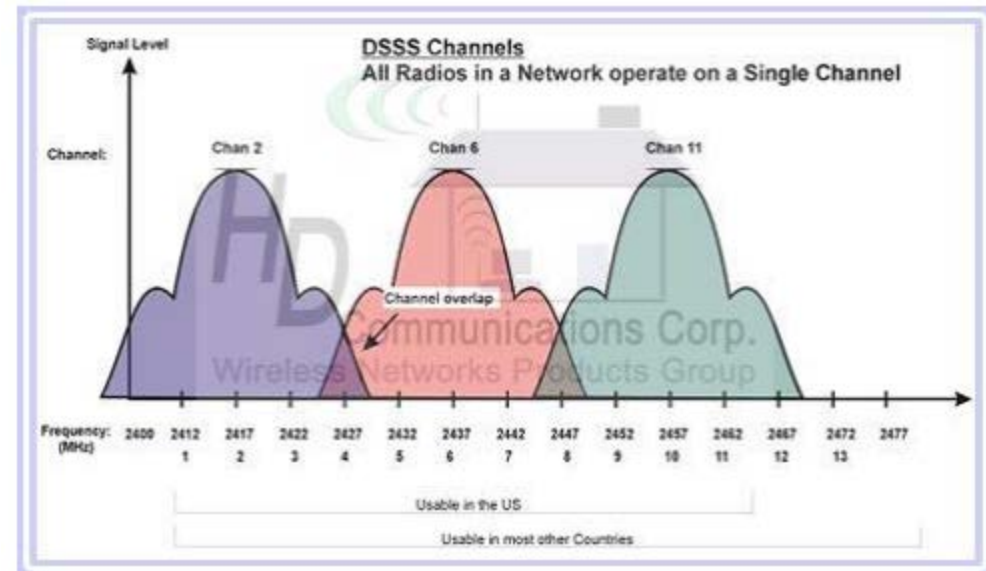

The image features a white background with a pattern of thin, light gray concentric circles and arcs, some solid and some dashed, creating a technical or network-like aesthetic. A large, solid red shape is centered on the page, resembling a speech bubble or a callout box. It has a rectangular top section and a larger, rounded-bottom section with a small triangular point at the bottom center. The text "IoT-Инжиниринг" is written in white, sans-serif font within the larger red section.

Термины и определения

LPWAN, LoRa, LoRaWAN. LoRa Alliance.

Создать ли
свой стек?

Свой стек. Свои библиотеки. Свои криптоалгоритмы.

Модуляция LoRa

Из семейства **DSSS** – **Direct Sequence Spread Spectrum**.
Широкополосная модуляция с прямым расширением спектра.